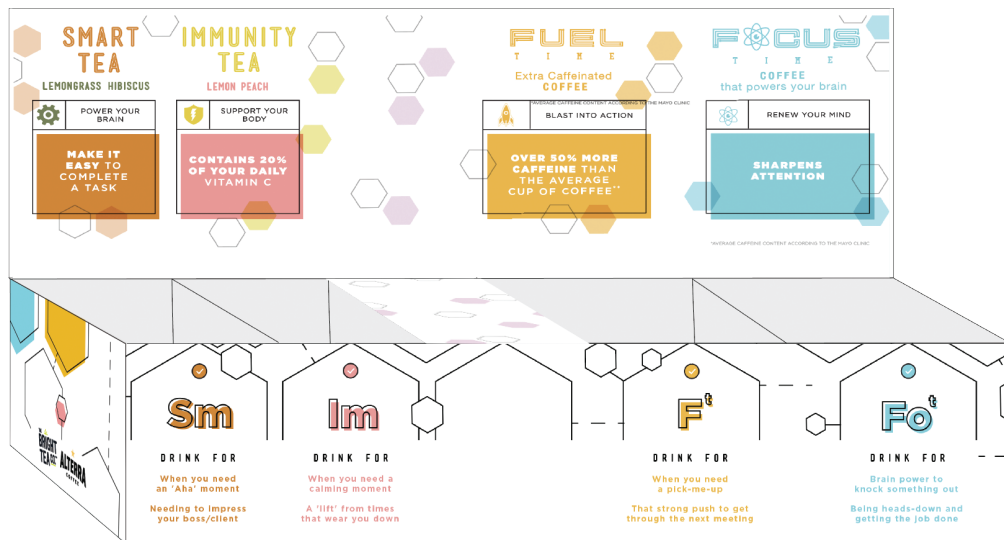

STARTER PACK

With delicious tasting teas and coffees that are designed to fuel performance, you'll want to try them all.

Our Starter Pack gives you the perfect assortment of teas and coffees for your office. And it doubles as a refillable merchandiser! Go on, give it a go!

CONTAINS:

**15 SMART TEA PACKS
15 IMMUNITY TEA PACKS
15 FUEL TIME COFFEE PACKS
15 FOCUS TIME COFFEE PACKS**